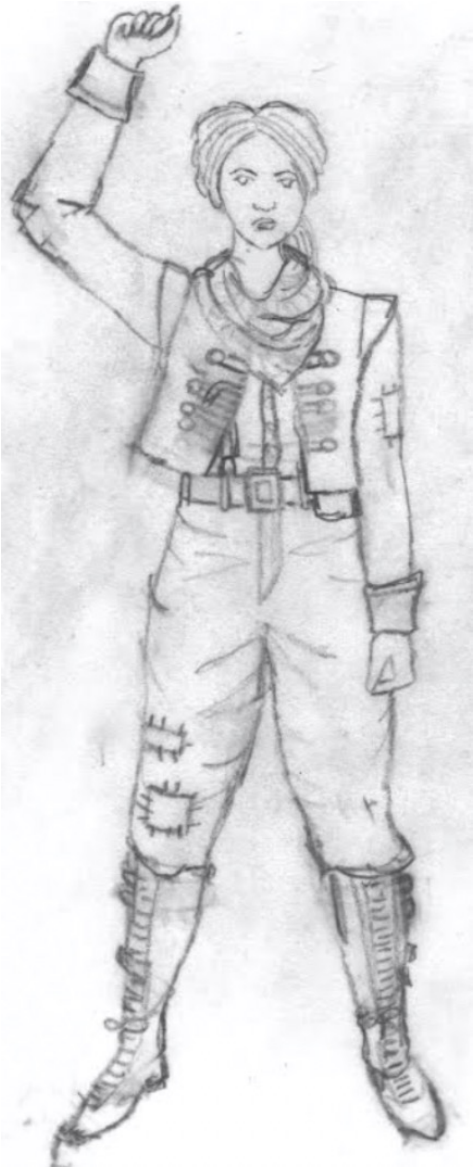

COSTUME DESIGNS BY NAYA TADAVARTHY
BASED ON GAME ART BY SCOTT SINCLAIR
10.13.20

RESEARCH

BOOKER DEWITT

ELIZABETH

ZACHARY HALE COMSTOCK

DAISY FITZROY

CORNELIUS SLATE

ROSALIND AND ROBERT LUTECE

THE SONGBIRD