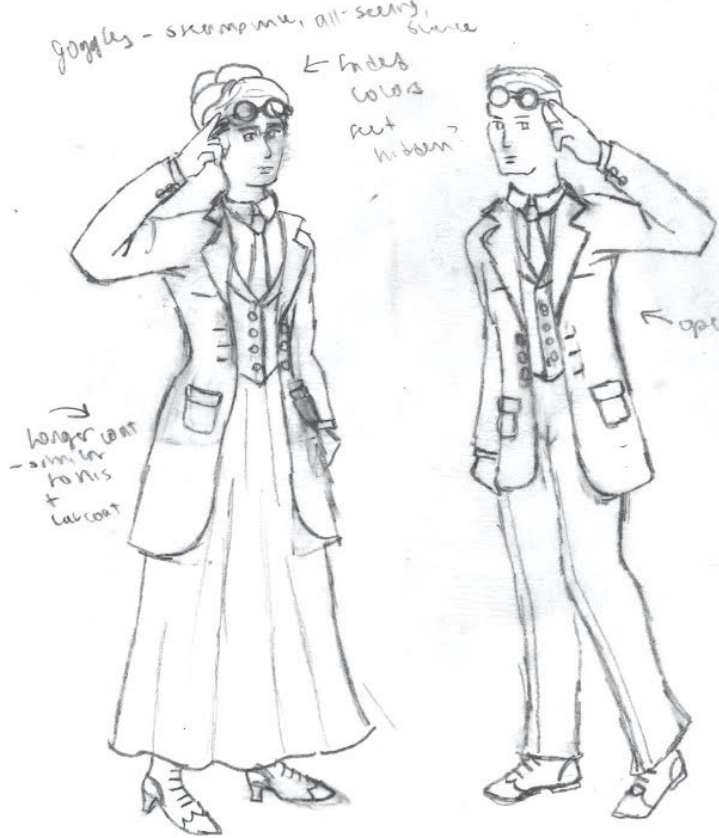

COSTUME DESIGNS BY NAYA TADAVARTHY
BASED ON GAME ART BY SCOTT SINCLAIR
10.13.20

RESEARCH

BOOKER DEWITT

ELIZABETH

ZACHARY HALE COMSTOCK

DAISY FITZROY

CORNELIUS SLATE

ROSALIND AND ROBERT LUTECE

THE SONGBIRD